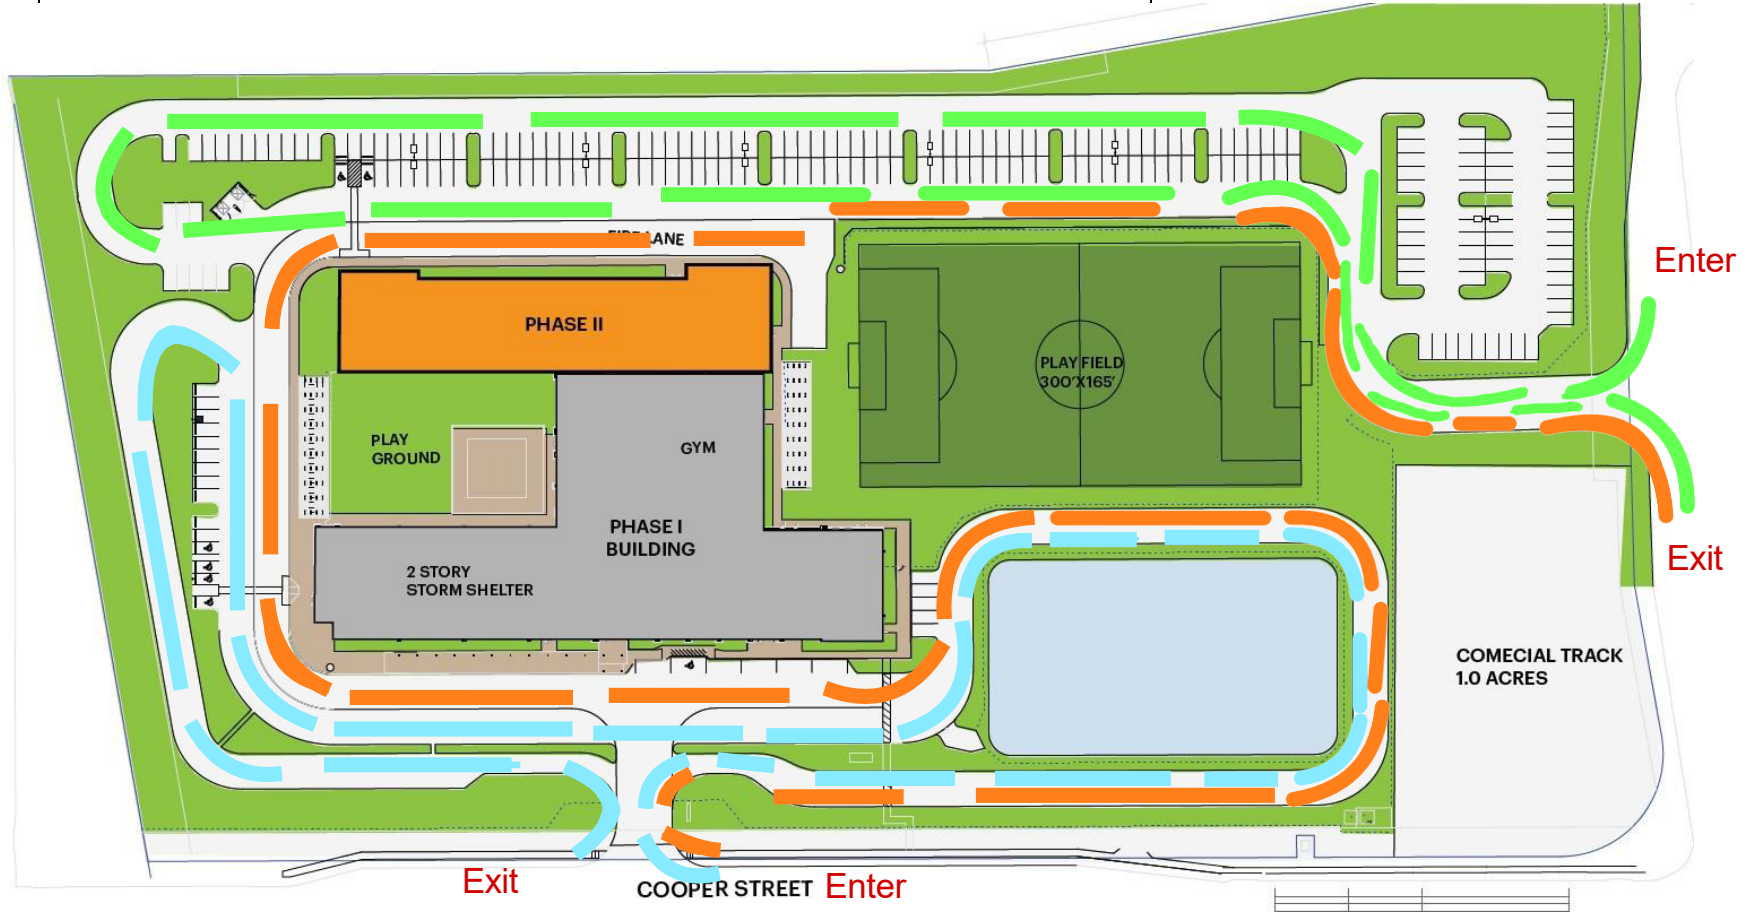

Daily Carline Schedule
Morning Drop-Off
 7:25am-7:55am
Afternoon Pick-Up
 3:35pm-4:15pm Mon-Thurs
 1:35pm-2:15pm Friday

2025-2026 Carline Map
 All students tardy at 8am.
 Gates open for queuing at 7:15am + 3pm.
 No early pick-up after 2:45pm.

Lower School siblings will need to be dropped off and picked up in the front carline.

Upper School siblings will need to be dropped off and picked up in the back carline.

- Upper Only
- Lower Only
- Upper/Lower Siblings

*Carline map subject to revision, per campus leadership.**