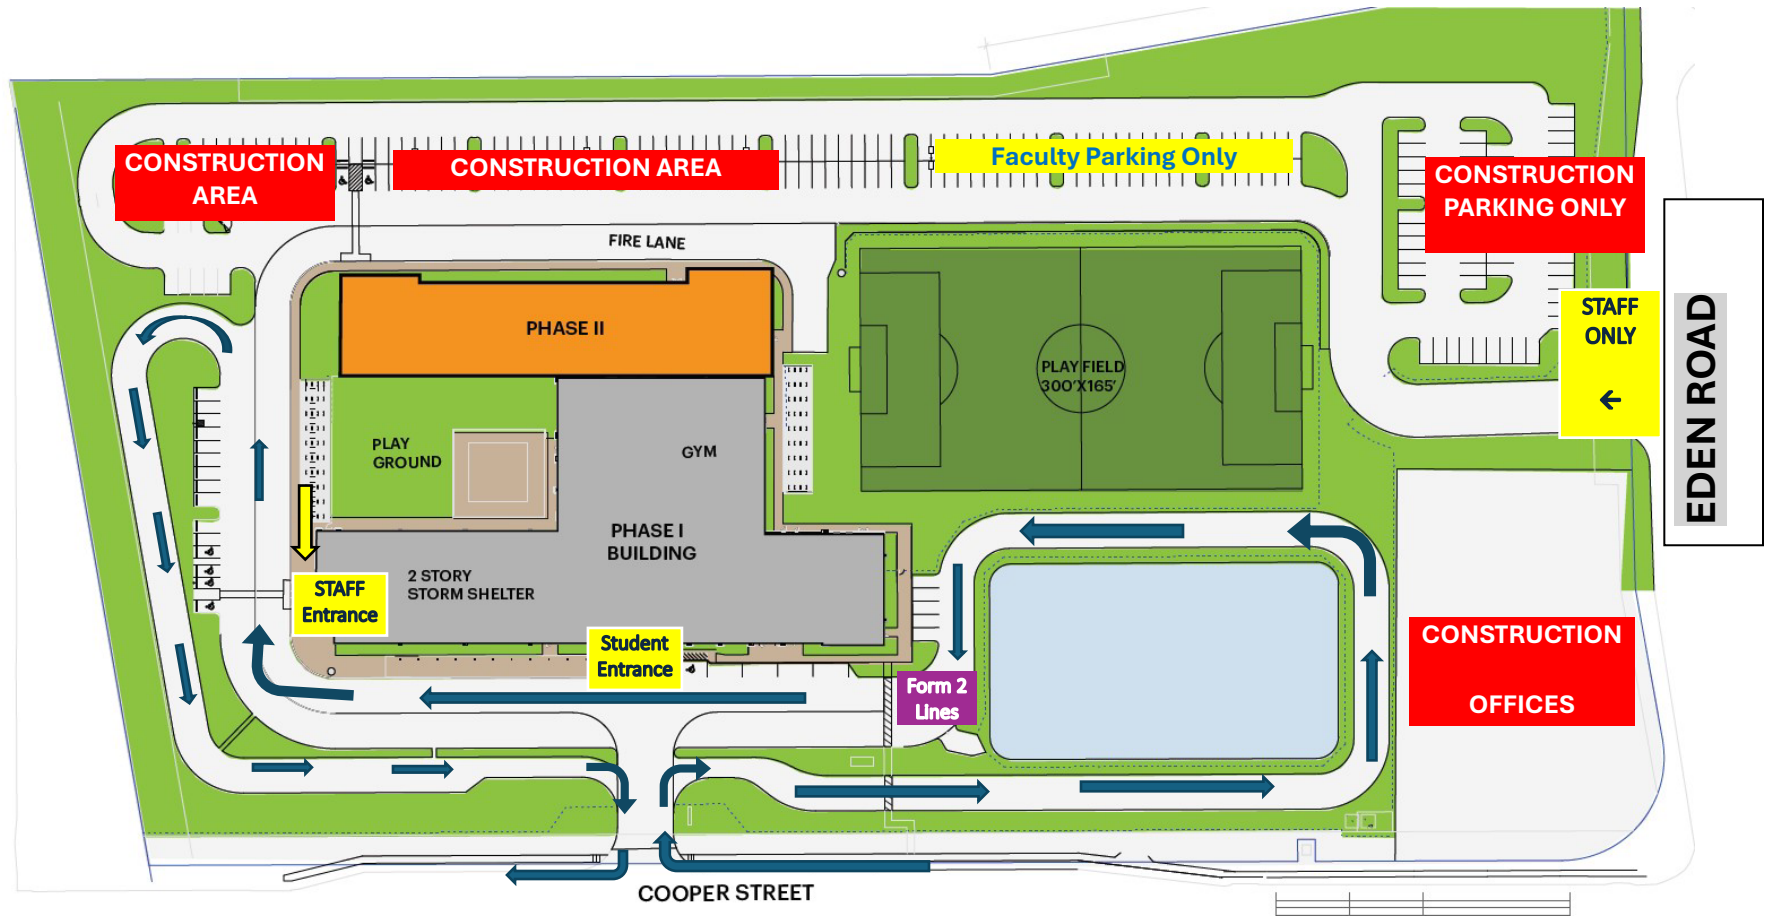

GHA Lower School 2024-2025

Traffic Flow for Drop-Off and Pick-Up

Cooper Gate Only

Lower School Daily Schedule
Monday-Thursday 7:45am-3:30pm
Early Release Fridays 7:45am-1:30pm

Morning Carline will be from 7:15am-7:40am. Afternoon Carline will be from 3:30pm-4pm (1:30pm-2pm Early Release Fridays)

*Students with siblings in the Upper School can either be picked up in the Lower School carline or wait in the MPR until their Upper School sibling is dismissed. **We strongly encourage sibling pickup in the Upper School carline between 4pm-4:10pm.**